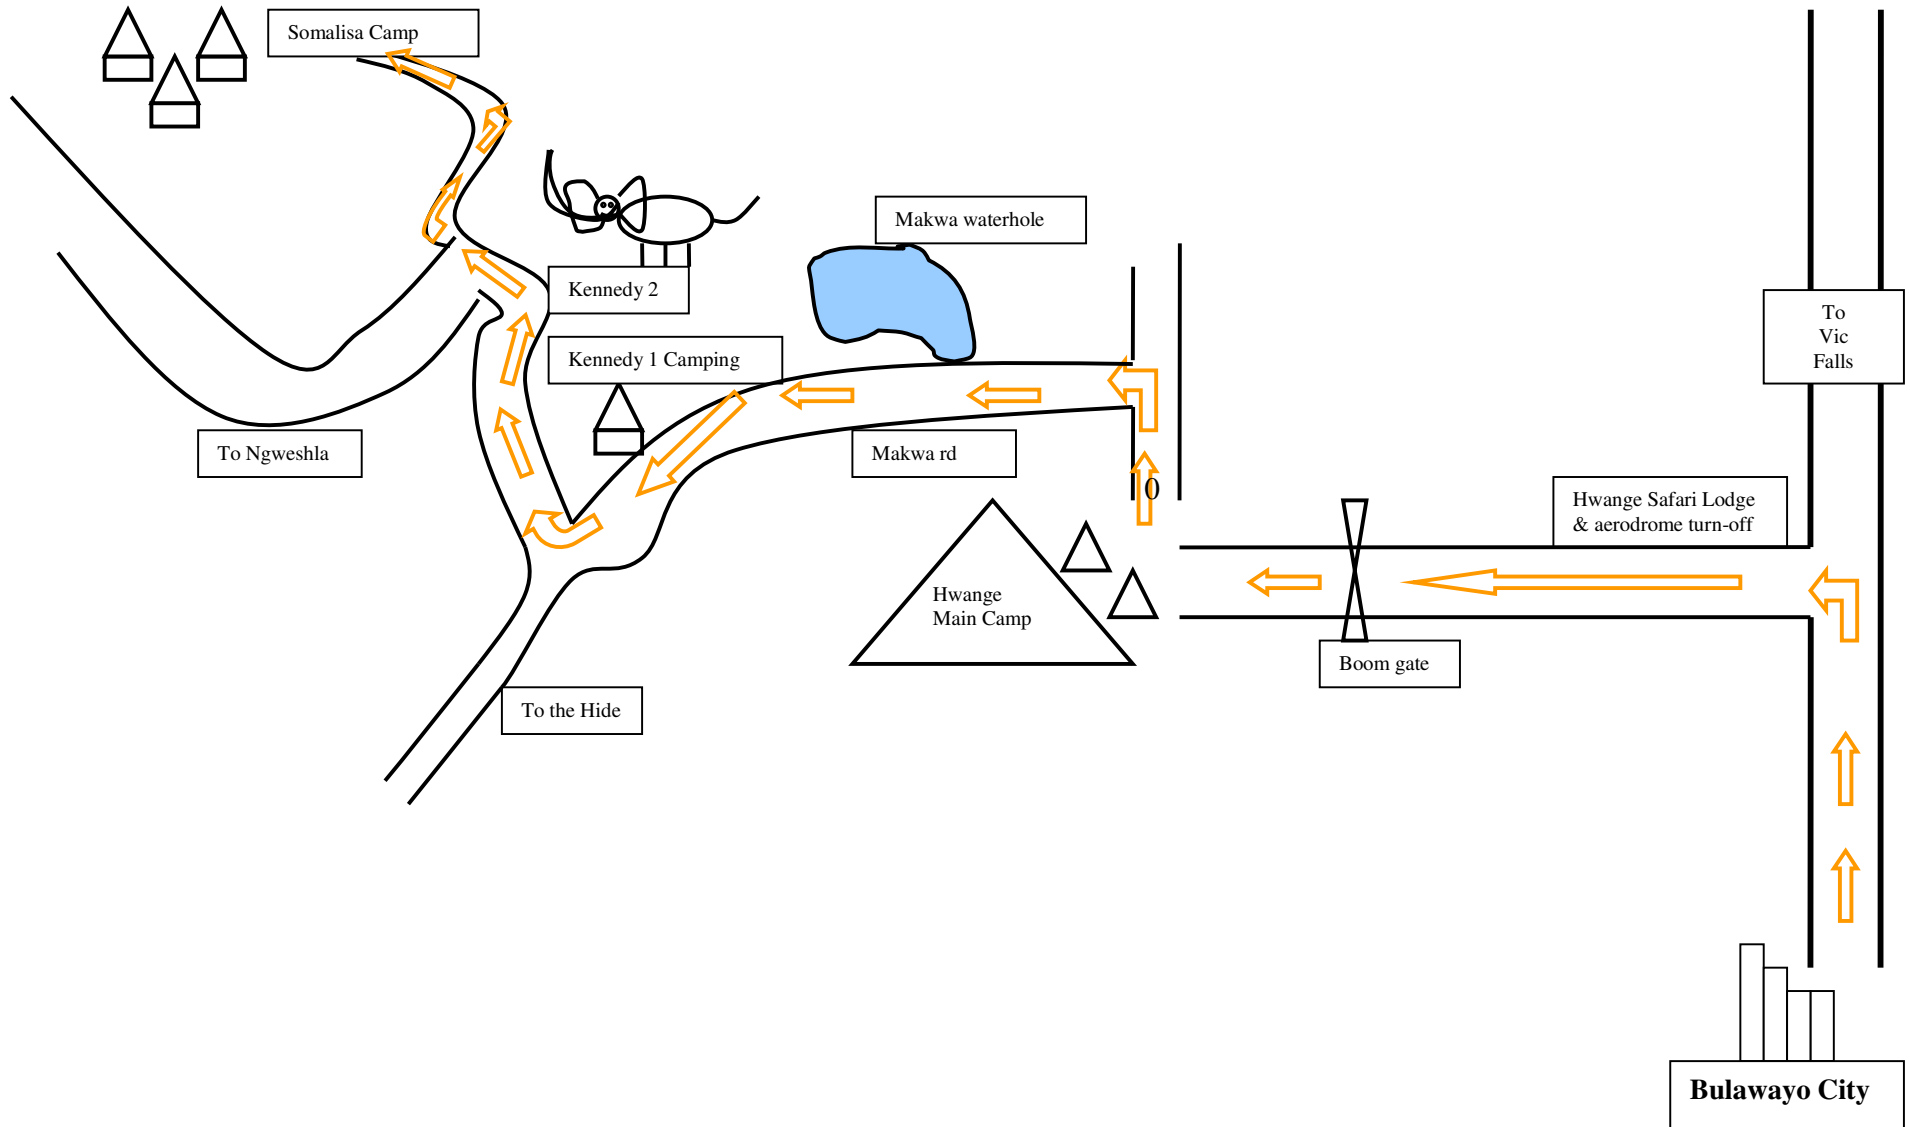

MAP – BULAWAYO/VIC FALLS TO SOMALISA CAMP

<u>Distances</u>	
Bulawayo to Hwange Safari lodge turn-off	249 km
Gate at Main Camp to Makwa Turn off	100m
Hwange Main Camp to Somalisa Camp	65 km
Kennedy 2 to Ngweshla Turn	1 km